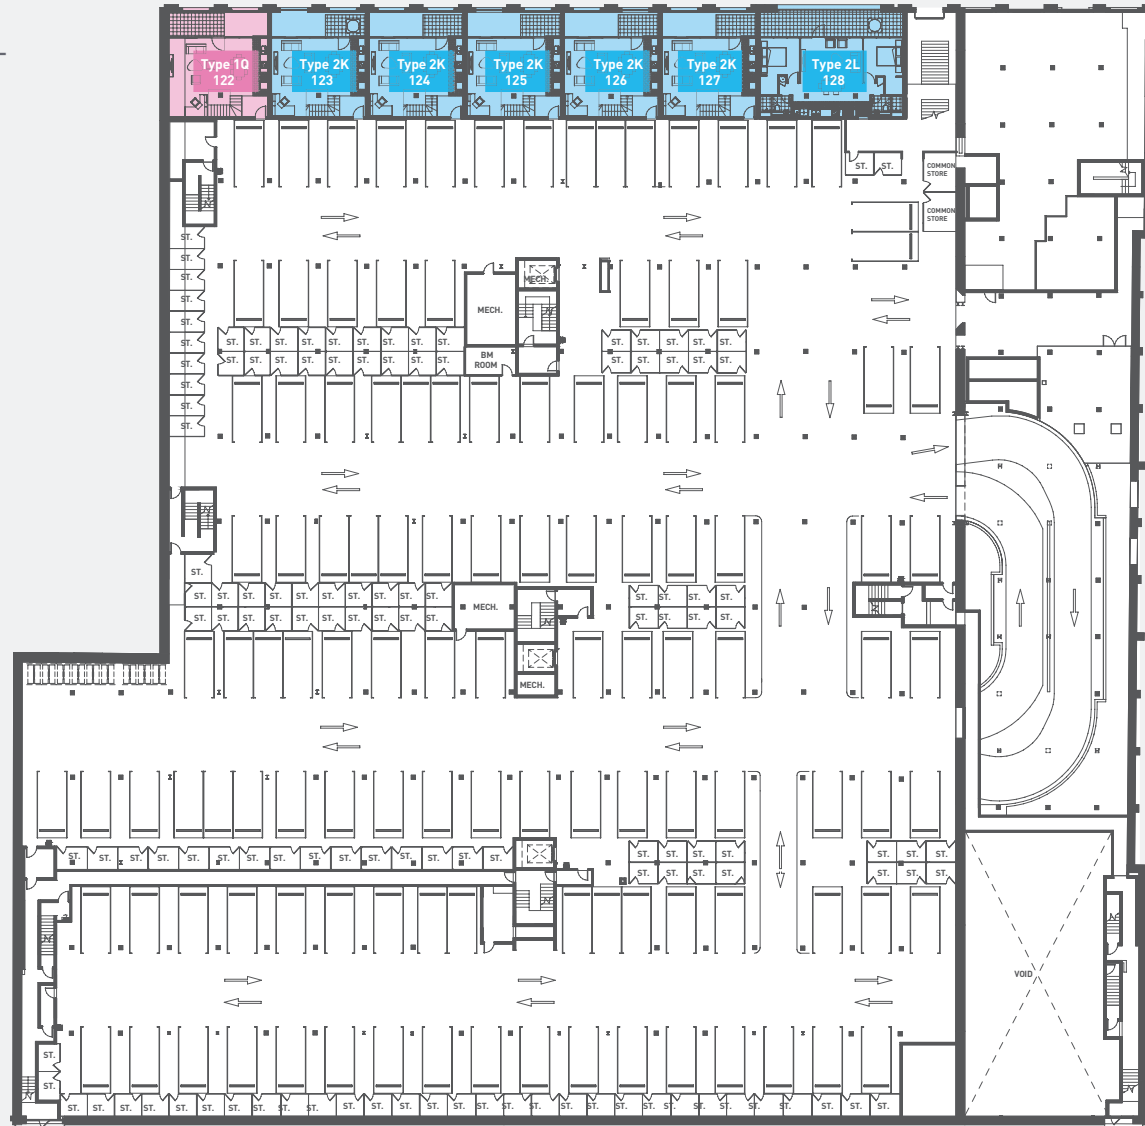

UPPER BASEMENT

FLOORPLATE

FREMANTLE
WESTERN AUSTRALIA
• 1923 •

HEIRLOOM
BY MATCH

heirloombymatch.com.au

1 Bedroom 2 Bedroom