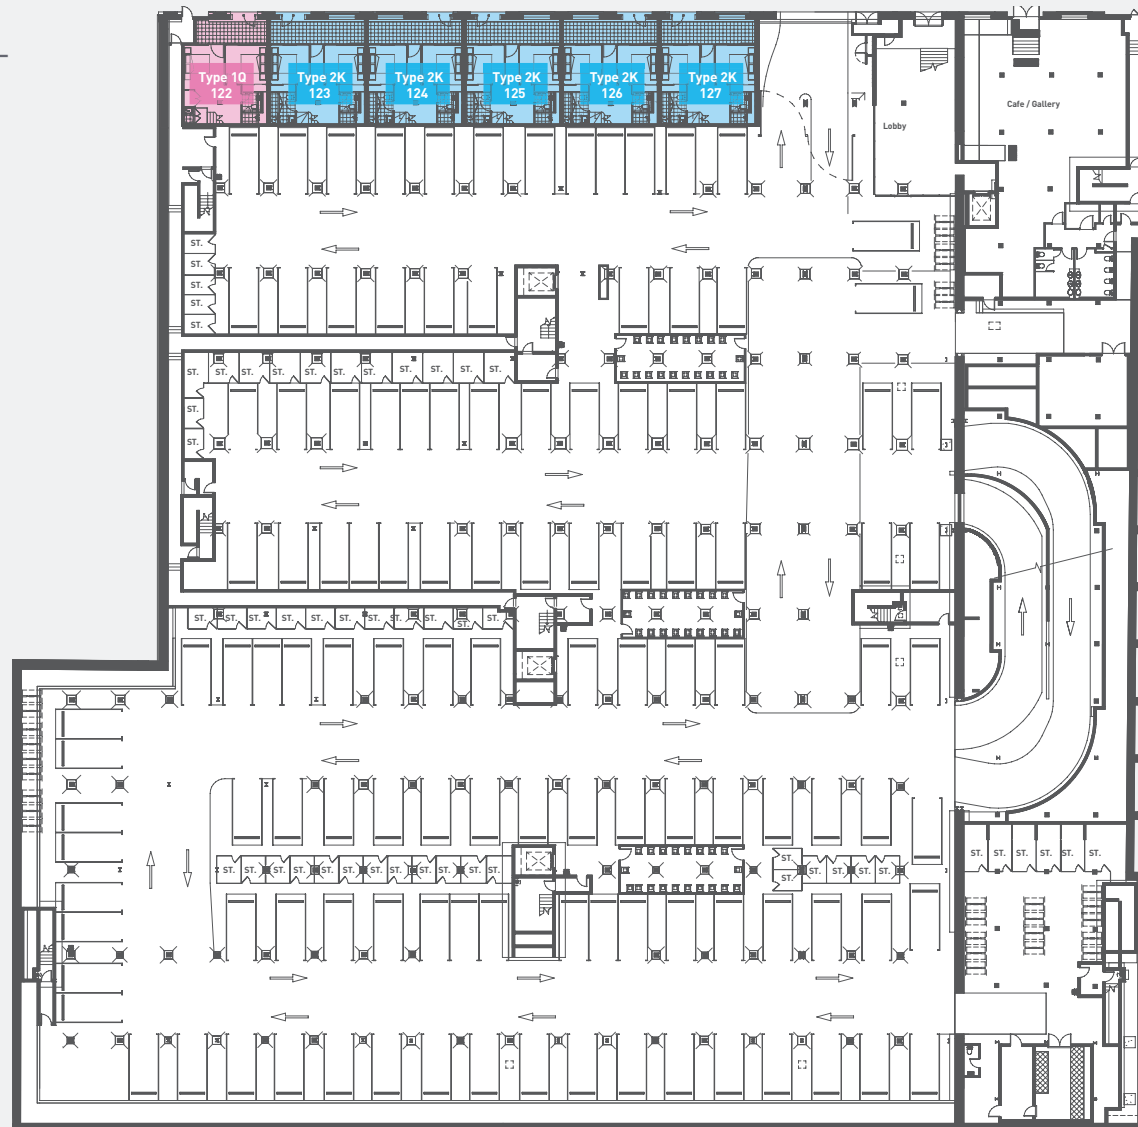

LOWER BASEMENT

FLOORPLATE

FREMANTLE
WESTERN AUSTRALIA
• 1923 •

HEIRLOOM
BY MATCH

heirloombymatch.com.au

1 Bedroom 2 Bedroom