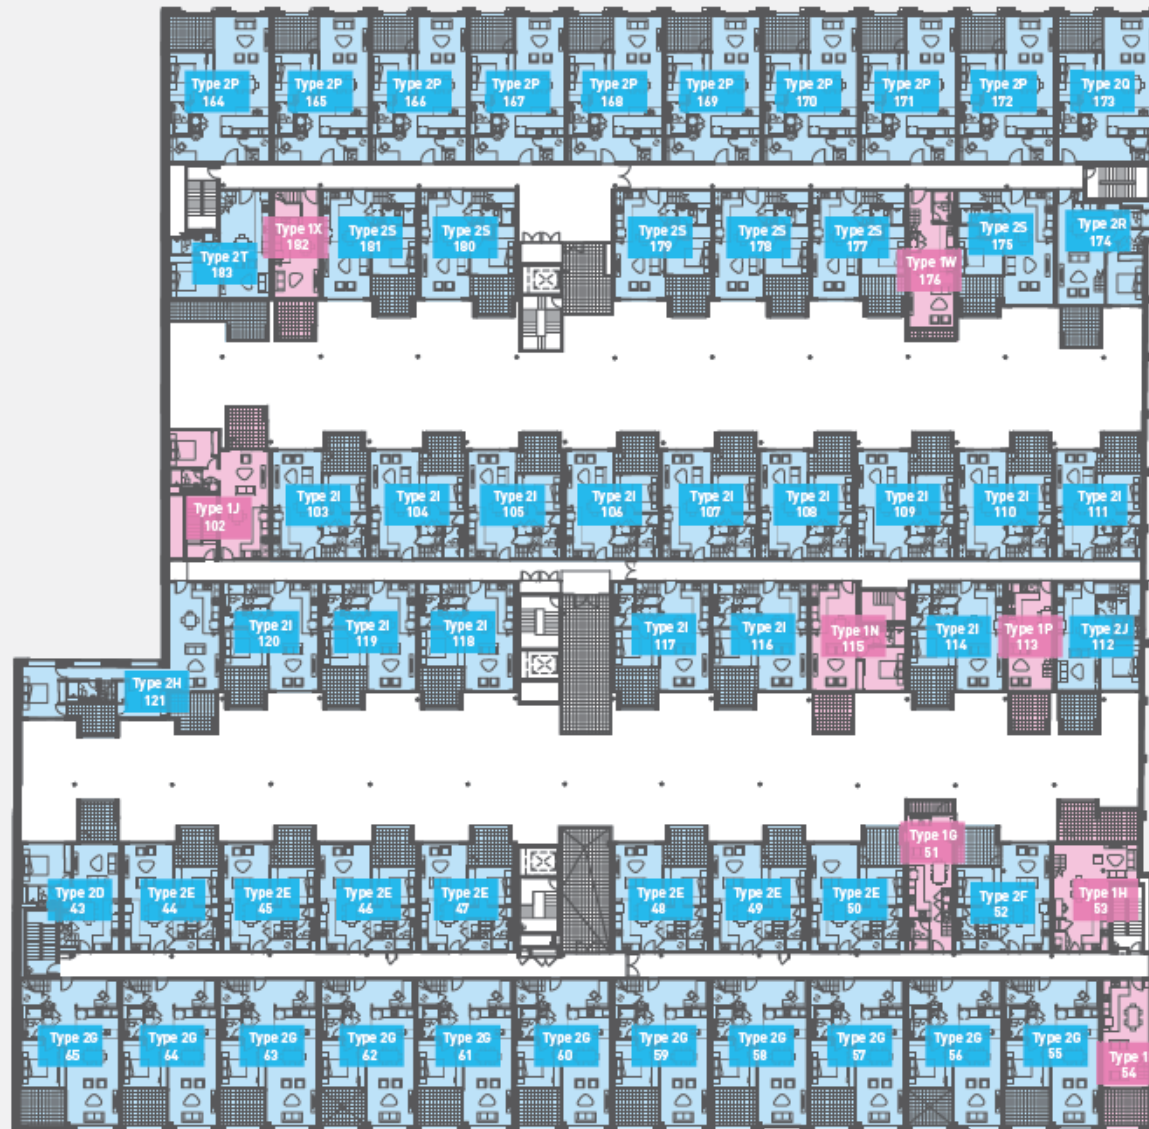

LEVEL THREE

FLOORPLATE

PREMANTLE
WESTERN AUSTRALIA
• 1923 •

HEIRLOOM BY MATCH

heirloombymatch.com.au

1 Bedroom 2 Bedroom