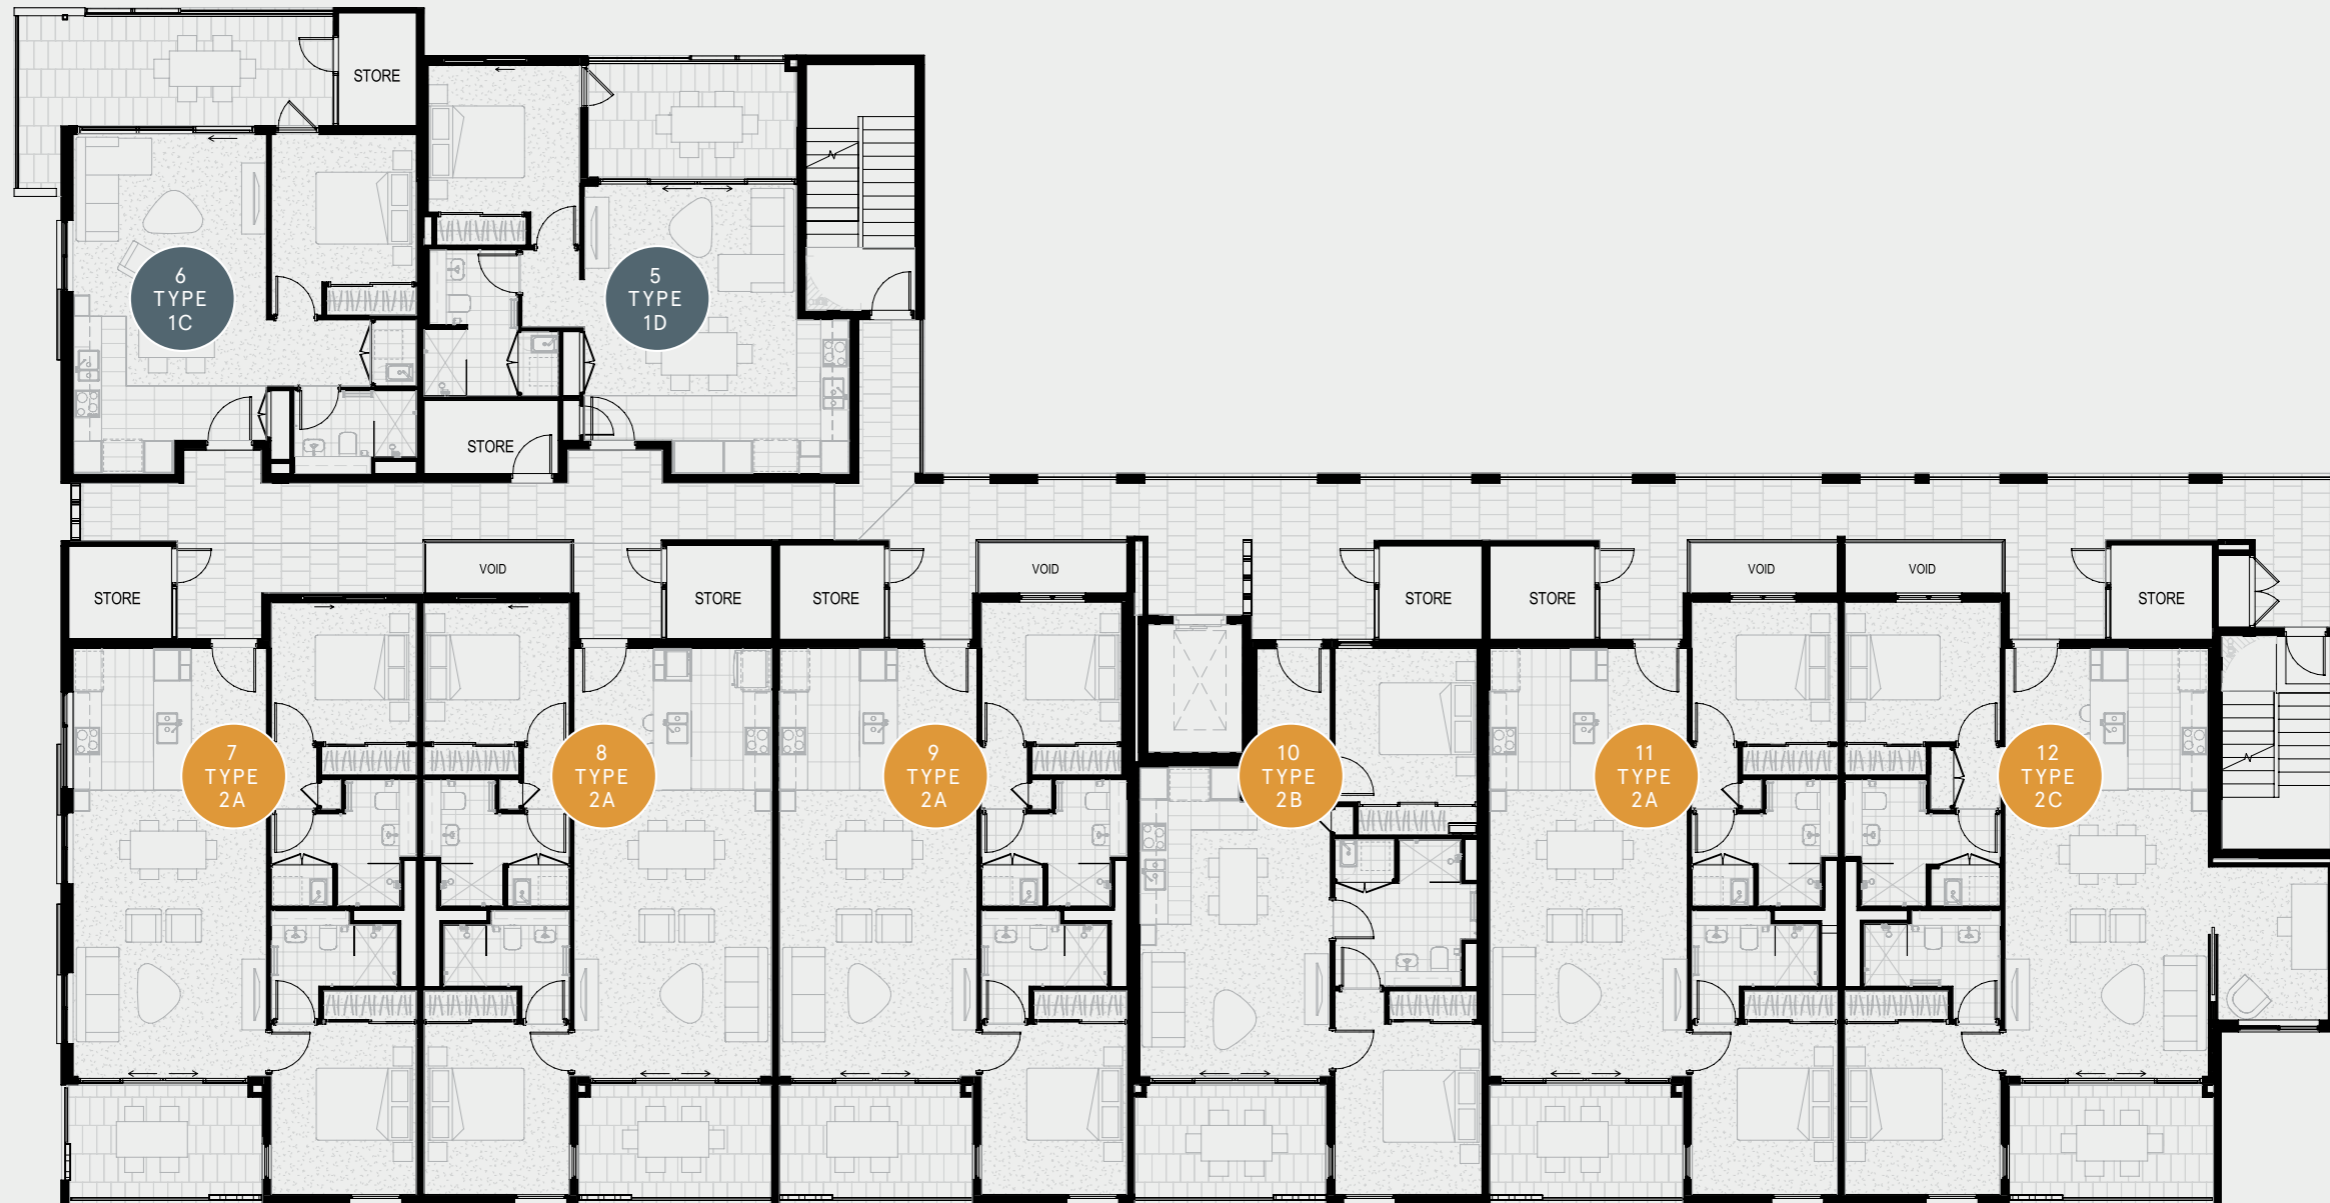

# LEVEL 1

M/31 Apartments  
Reinforcement Parade,  
North Coogee

1 Bedroom

2 Bedrooms

Parney Close

Reinforcement Parade