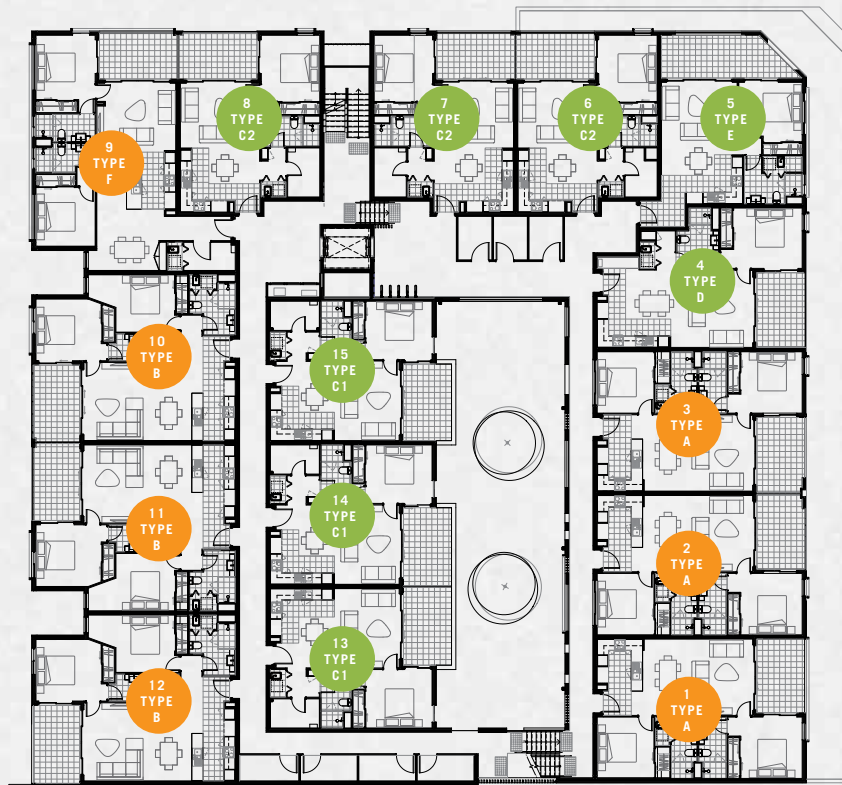

SCALE 1:400

# FIRST FLOOR

M/25 / Mt Lawley Apartments

1 BEDROOM

2 BEDROOMS

BURT STREET

WALCOTT STREET